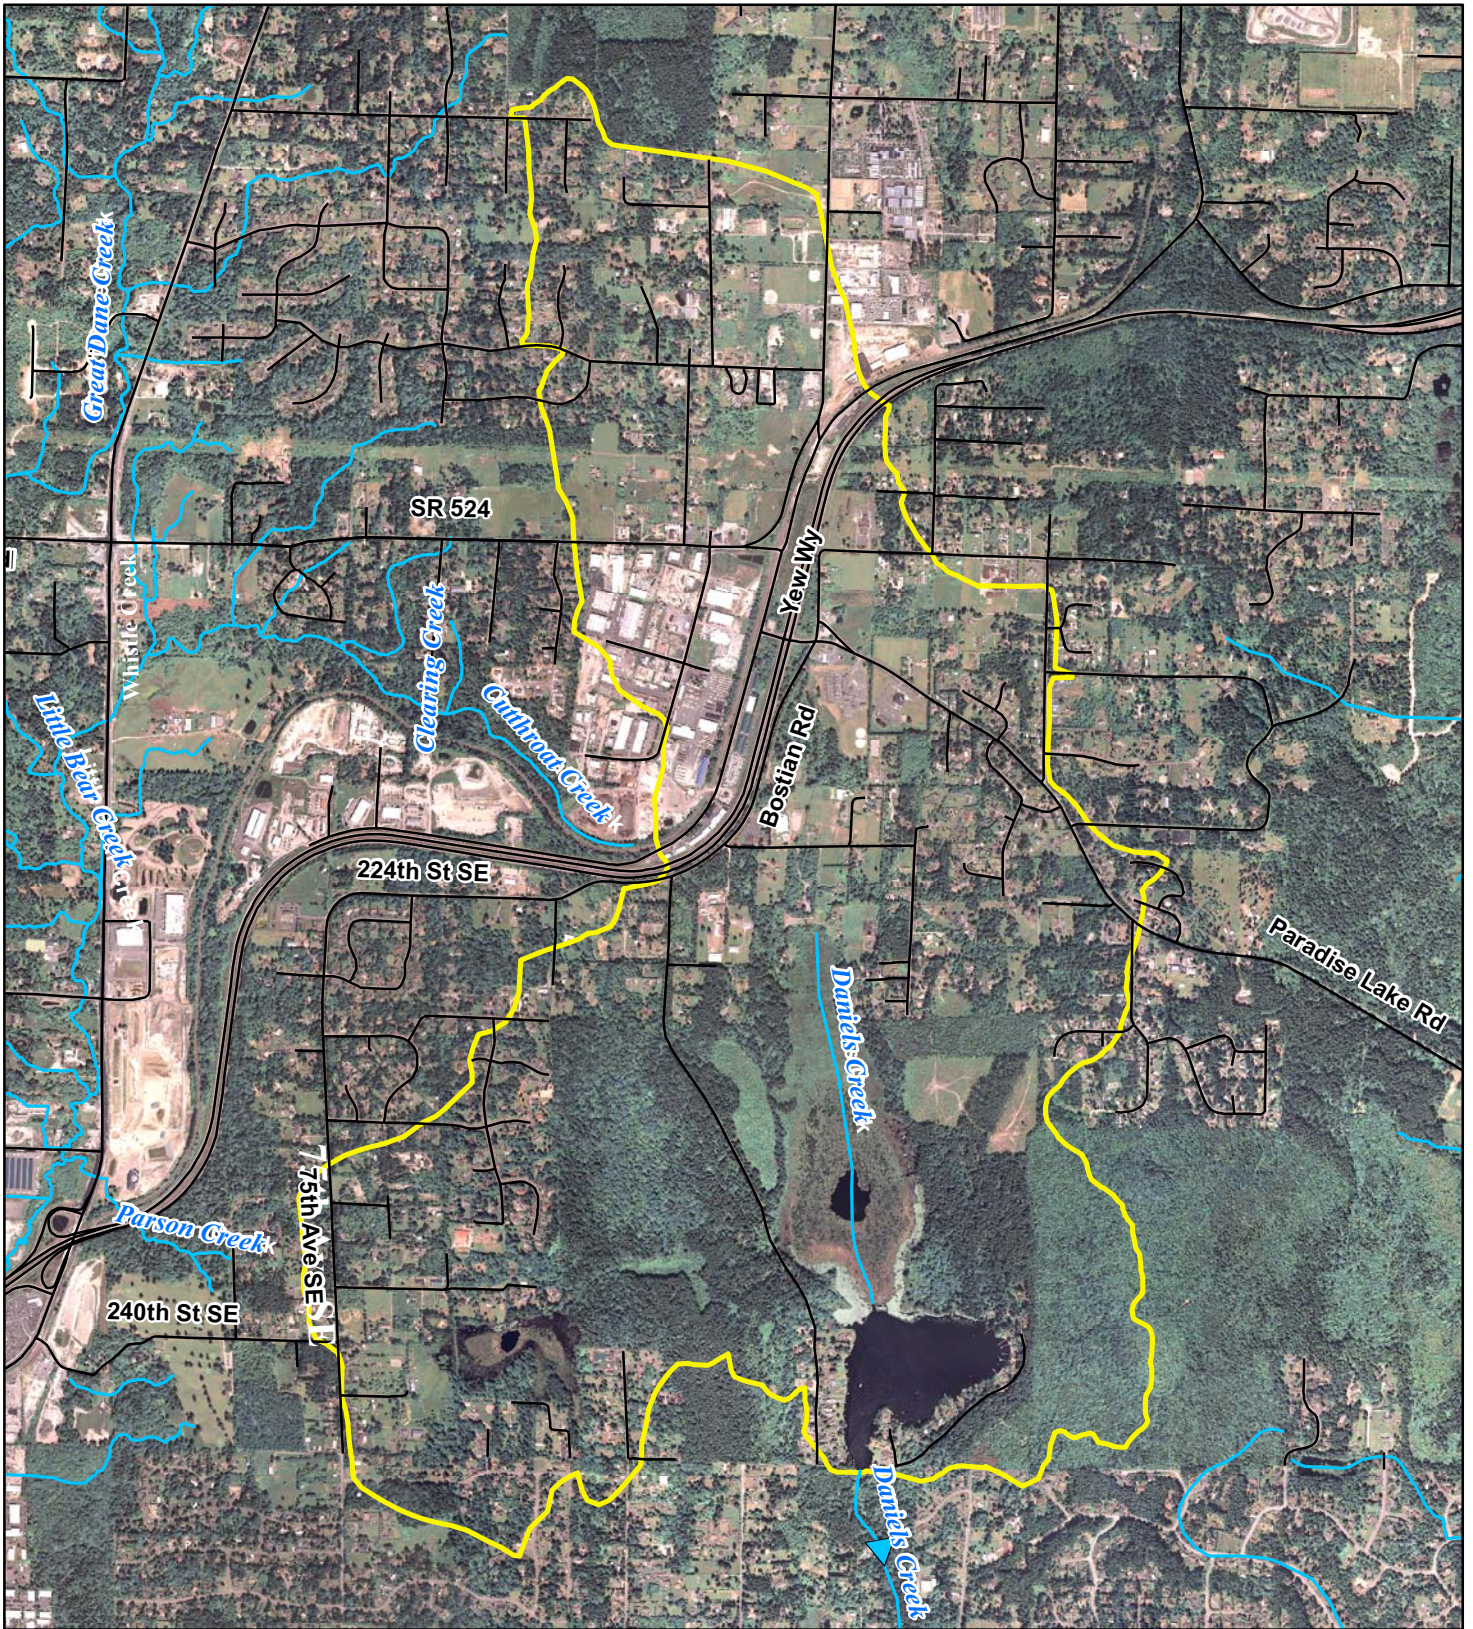

Watershed map for Cottage Lake

# Crystal Lake Watershed

Snohomish County

PUBLIC WORKS  
SURFACE WATER MANAGEMENT  
(425) 388-3464

- Rivers & Streams
- Watershed Boundary

Snohomish County disclaims any warranty of merchantability or warranty of fitness of this map for any particular purpose, either express or implied. No representation or warranty is made concerning the accuracy, currency, completeness or quality of data depicted on this map. Any user of this map assumes all responsibility for use thereof, and further agrees to hold Snohomish County harmless from and against any damage, loss, or liability arising from any use of this map.

- Interstate
- Major Roads
- Other Road
- Interstate
- State highway
- US highway
- Roads
- Cities
- USGS Quad Index 24K
- Lower 48 Wetland Polygons**
- Estuarine and Marine Deepwater
- Estuarine and Marine Wetland
- Freshwater Emergent Wetland
- Freshwater Forested/Shrub Wetland
- Freshwater Pond
- Lake
- Other
- Riverine
- Lower 48 Available Wetland Data**
- Non-Digital
- Digital
- No Data
- Scan
- NHD Streams
- Counties 100K
- States 100K
- South America
- North America