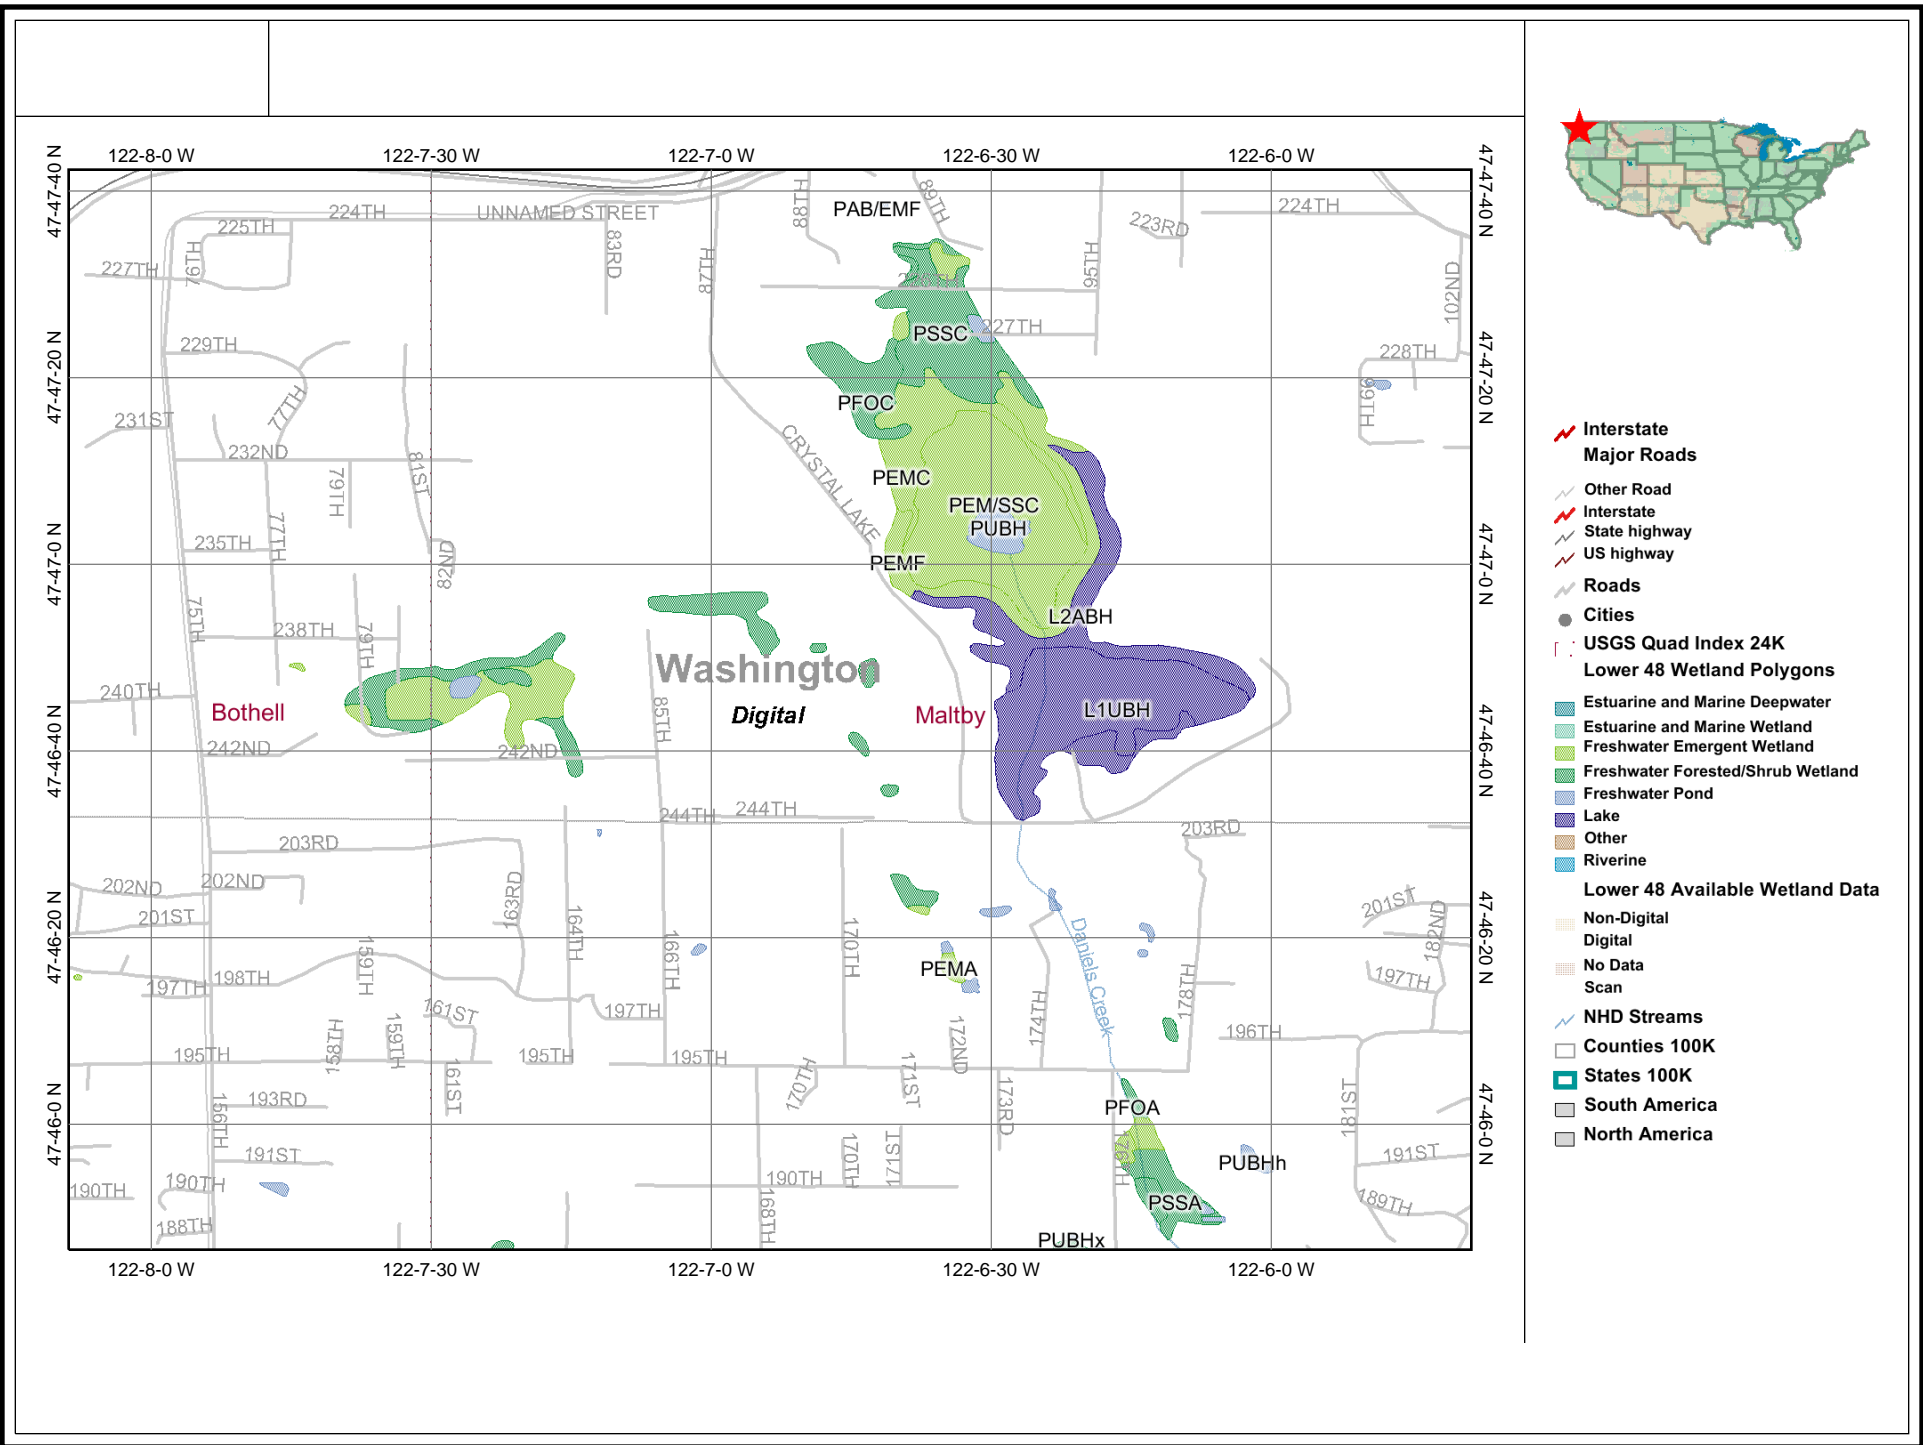

Watershed map for Cottage Lake

# Crystal Lake Watershed

Snohomish County

PUBLIC WORKS  
SURFACE WATER MANAGEMENT  
(425) 388-3464

- Rivers & Streams
- Watershed Boundary

Snohomish County disclaims any warranty of merchantability or warranty of fitness of this map for any particular purpose, either express or implied. No representation or warranty is made concerning the accuracy, currency, completeness or quality of data depicted on this map. Any user of this map assumes all responsibility for use thereof, and further agrees to hold Snohomish County harmless from and against any damage, loss, or liability arising from any use of this map.

- Interstate
- Major Roads
- Other Road
- Interstate
- State highway
- US highway
- Roads
- Cities
- USGS Quad Index 24K
- Lower 48 Wetland Polygons**
- Estuarine and Marine Deepwater
- Estuarine and Marine Wetland
- Freshwater Emergent Wetland
- Freshwater Forested/Shrub Wetland
- Freshwater Pond
- Lake
- Other
- Riverine
- Lower 48 Available Wetland Data**
- Non-Digital
- Digital
- No Data
- Scan
- NHD Streams
- Counties 100K
- States 100K
- South America
- North America